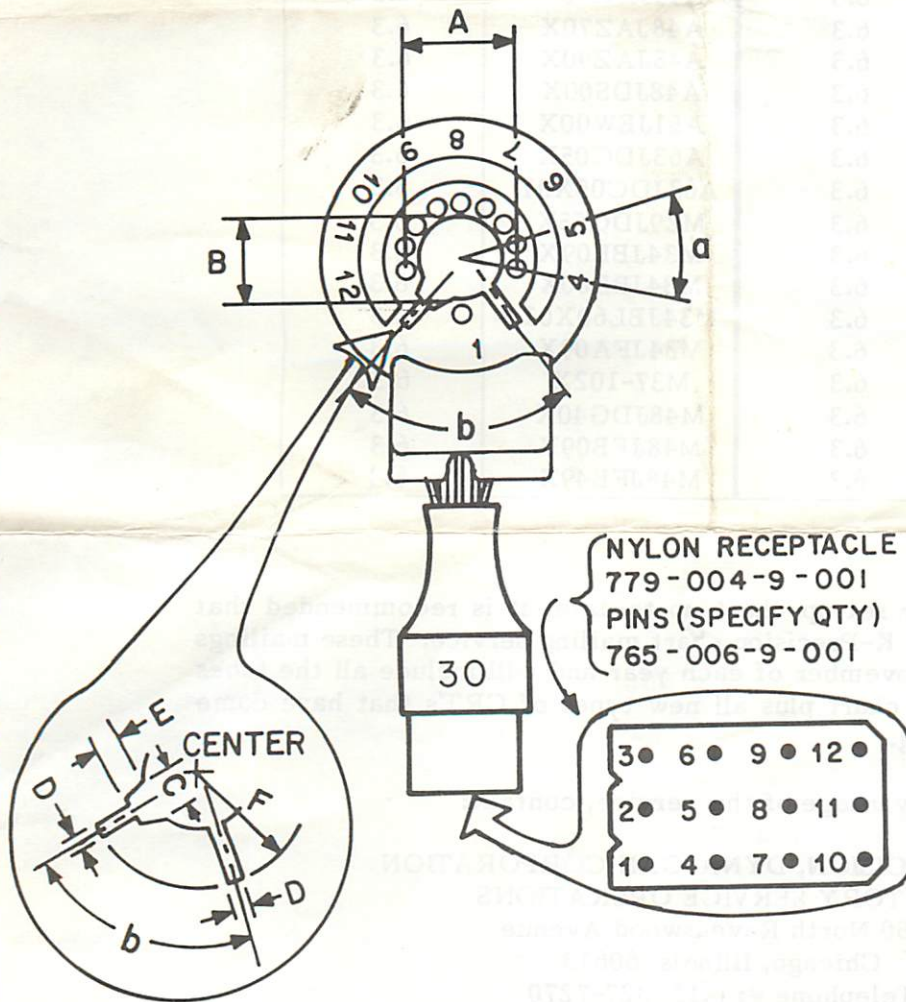

# CRT ADAPTER

**BK PRECISION**

**CR-30**

ASSEMBLY WITHOUT WIRES — 749-105-9-001  
COVER, CRT SOCKET — 380-476-9-001

## WIRING SCHEME

CRT SOCKET PIN	WIRE COLOR	NYLON RECEPTACLE
1	WHT	12
2	keyway	—
3	keyway	—
4	ORG	10
5	RED	6
6	BLK	1
7	BRN	2
8	YEL	4
9	GRN	7
10	BLU	8
11	N.C.	N.C.
12	N.C.	N.C.
13	keyway	—
14	keyway	—

### FITS CRT DIMENSIONS:

A = pin circle diameter	= 15.24 mm/0.600" nom.
a = angular pin spacing	= 25-5/7°
B = post diameter	= 11.4 mm/0.449" max.
b = angular keyway spacing	= 77.143°
C = keyway width	= 3.5 mm/0.138" max.
D = keyway width	= 1.8 mm/0.071" max.
E = keyway depth	= 1.70 mm/0.067" max.
F = outer keyway radius	= 11.6 mm/0.4565" max.

In order to keep your set-up chart up-to-date, it is recommended that you subscribe to the B & K-Precision chart mailing service. These mailings will occur in May and November of each year and will include all the tubes presently listed on your chart plus all new types of CRT's that have come out since the last mailing.